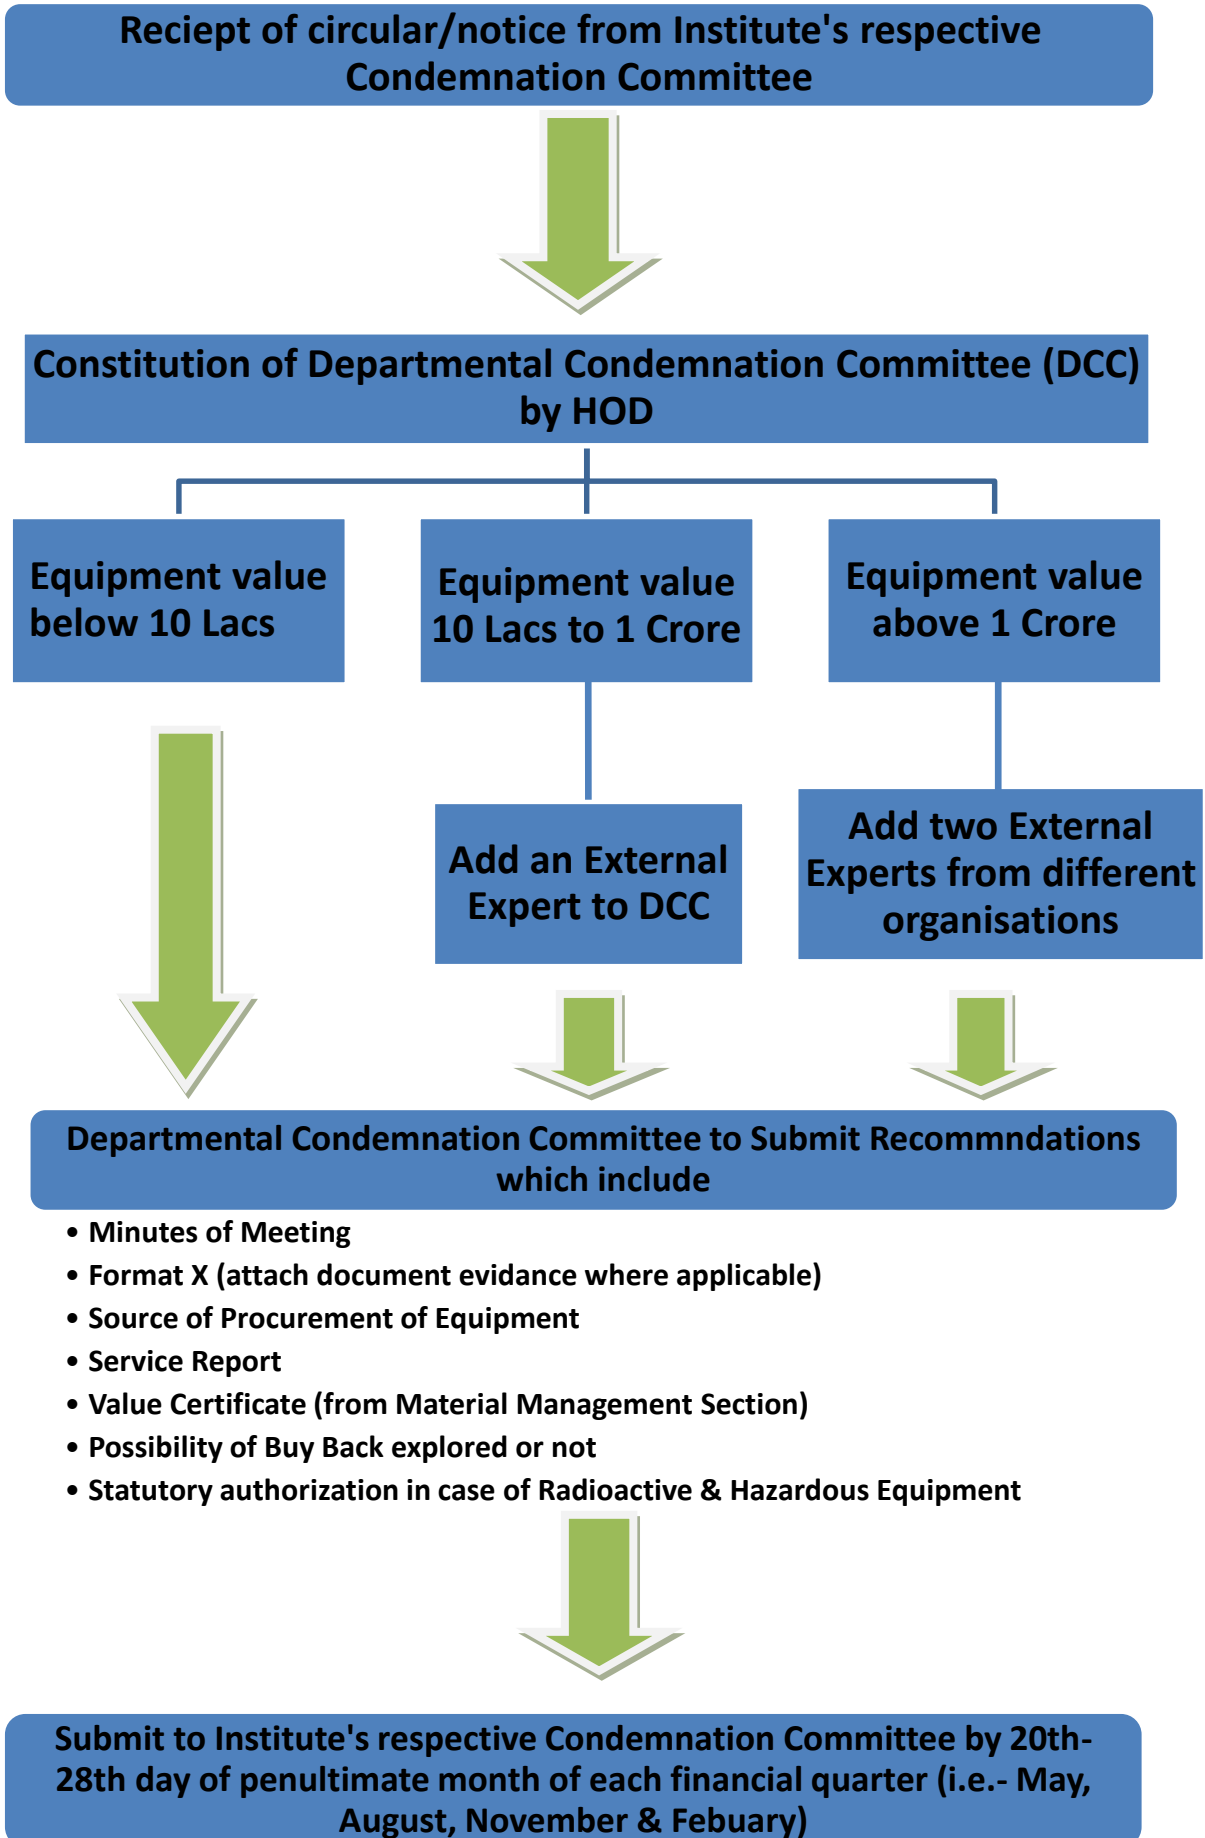

FLOWCHART OF CONDEMNATION PROCESS FOR USER
DEPARTMENT OF SGPGIMS

Note: For detail pre-reference SGPGIMS Condemnation Policy-2015 of page no. 5 & 6